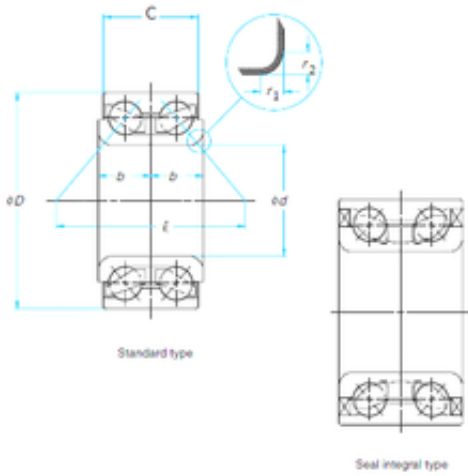

Wheel Bearing Front Timken WB000026 fits
09-13 Mazda 6

Bearing No. WB000026

Size	42x80x45 mm
Bore Diameter	42 mm
Outer Diameter	80 mm
Width	45 mm
d	42 mm
D	80 mm
B	45 mm
C	45 mm

WB000026 Bearing 2D drawings and 3D CAD models